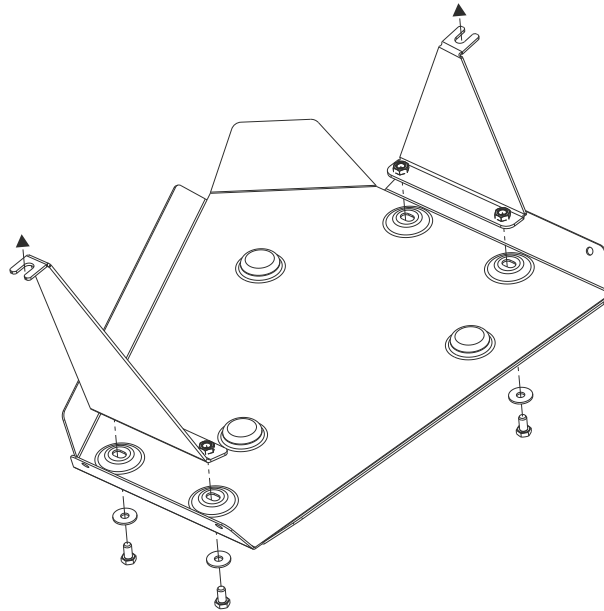

RU

GB

INSTALLATION MANUAL
SKID PLATE FOR FUEL TANK

CHANGAN CS55 1,5 TURBO FWD ,

2020 - 

28.4473V2

08/10/20

1/4

(RU) /
(GB) Location/Position Arrow

(RU)
(GB) Movement Arrow

(RU)
(GB) Screw Arrow

A

1X

B

1X

1X

D

M8 20

4X

E

Ø8

4X

F

Ø8